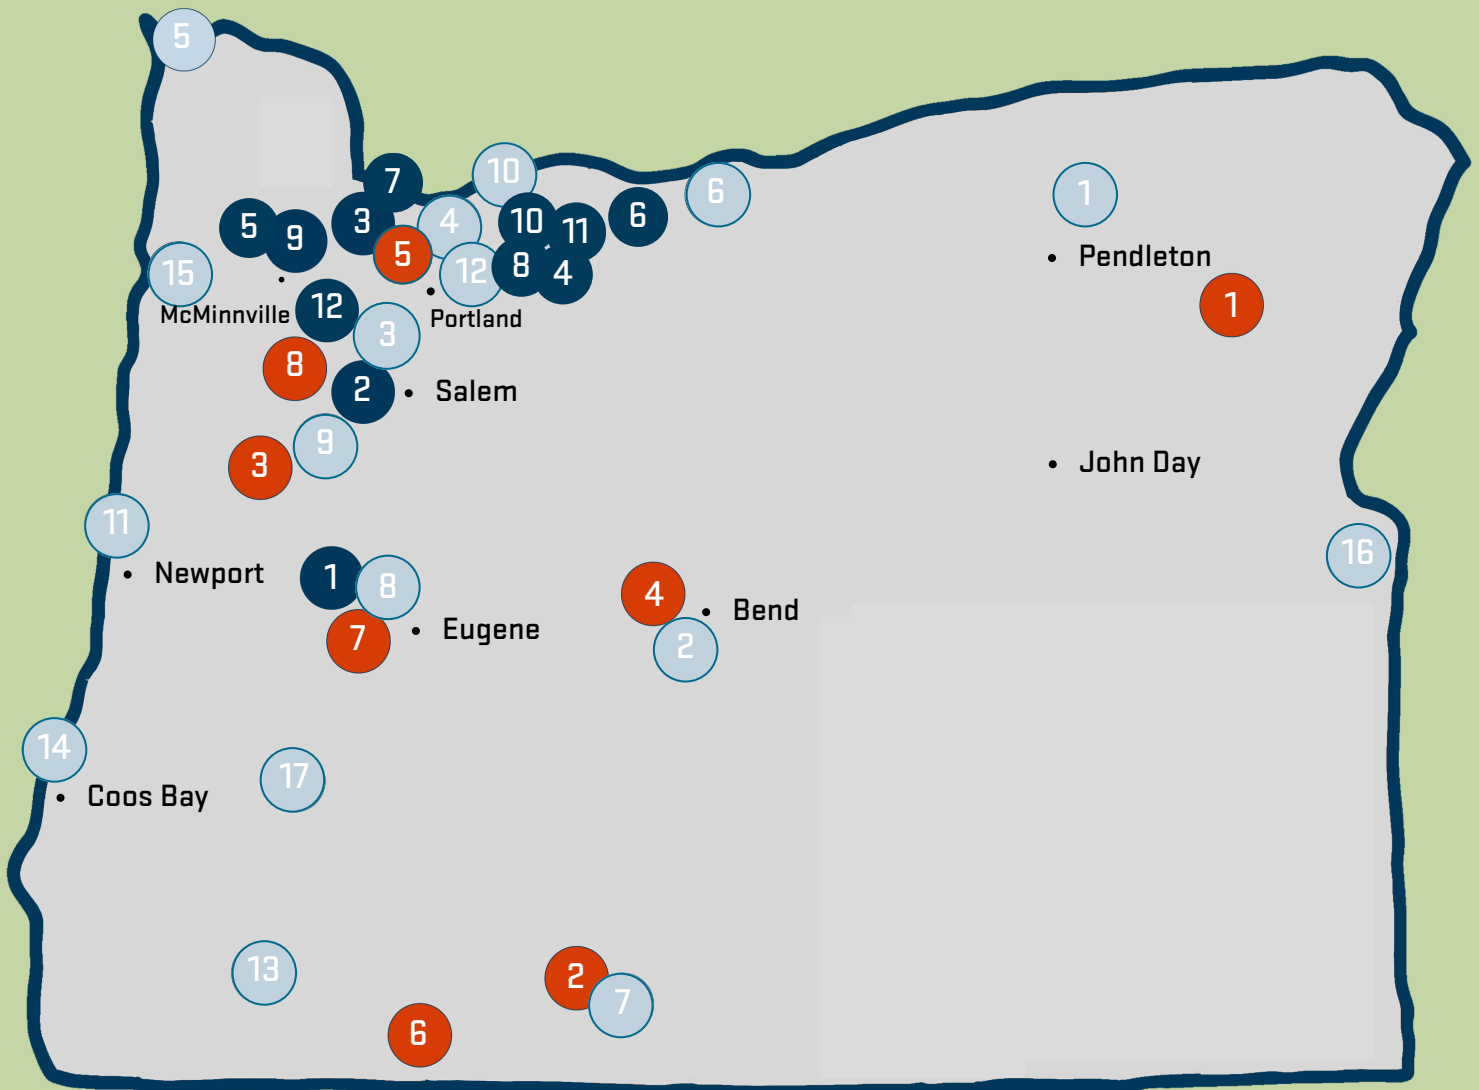

Community Colleges

- 1 Blue Mountain Community College, Pendleton*
- 2 Central Oregon Community College, Bend*
- 3 Chemeketa Community College, Salem*
- 4 Clackamas Community College, Oregon City*
- 5 Clatsop Community College, Astoria*
- 6 Columbia Gorge Community College, The Dalles*
- 7 Klamath Community College, Klamath Falls
- 8 Lane Community College, Eugene
- 9 Linn-Benton Community College, Albany*
- 10 Mt. Hood Community College, Gresham*
- 11 Oregon Coast Community College, Newport*
- 12 Portland Community College, Portland*
- 13 Rogue Community College, Grants Pass*
- 14 Southwestern Oregon Community College, Coos Bay*
- 15 Tillamook Bay Community College, Tillamook
- 16 Treasure Valley Community College, Ontario
- 17 Umpqua Community College, Roseburg

*multiple campuses

Public Universities

- 1 Eastern Oregon University, La Grande
- 2 Oregon Institute of Technology, Klamath Falls
- 3 Oregon State University, Corvallis
- 4 Oregon State University-Cascades, Bend
- 5 Portland State University, Portland
- 6 Southern Oregon University, Ashland
- 7 University of Oregon, Eugene
- 8 Western Oregon University, Monmouth

Private Colleges

- 1 Bushnell University †, Eugene
- 2 Corban University †, Salem
- 3 George Fox University †, Newberg
- 4 Lewis & Clark College, Portland
- 5 Linfield University, McMinnville
- 6 Multnomah University †, Portland
- 7 Pacific Northwest College of Art, Portland
- 8 Pacific University, Forest Grove
- 9 Reed College, Portland
- 10 University of Portland †, Portland
- 11 Warner Pacific College †, Portland
- 12 Willamette University, Salem